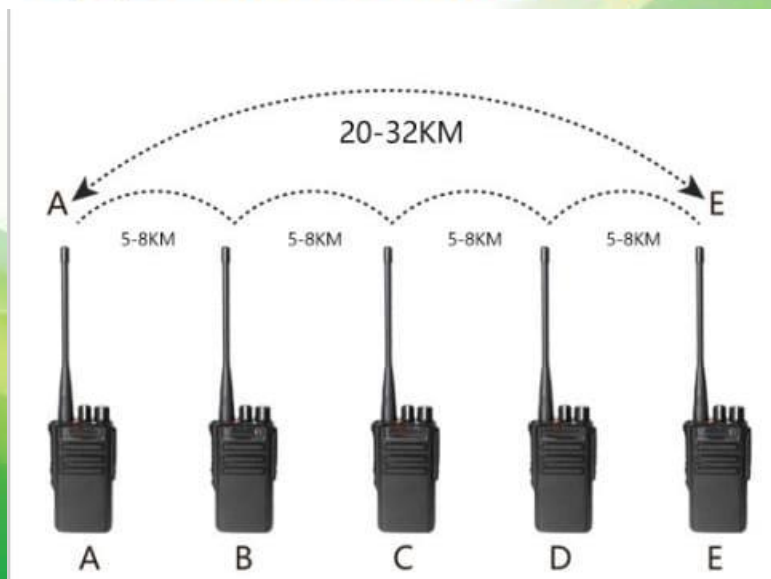

Applicable Scenarios: